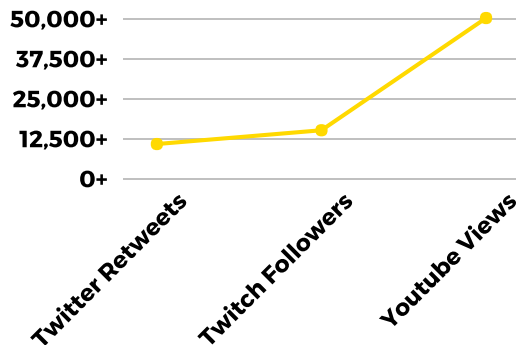

That is where we come in. Carta Magica will be hosting the 2018 Pokemon Regional Championships in Toronto May 11th-13th and we want to make sure you capitalize on the lucrative advertising and vending opportunities.

SERVICES

- Branding and Exposure
- Live Streaming
- Vending Table Opportunity's
- Targeted Customer Base

AFFILIATES

- Pokemon USA
- SickKids Hospital Toronto

MEDIA REACH

MEDIA STATISTICS

This chart represents the total visitors for the 2017- Pokémon North American International Championships across several platforms. The visitors are from all over the world.